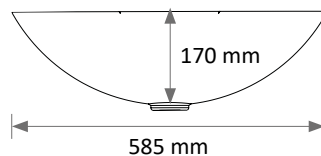

CHOICE OF TANKS