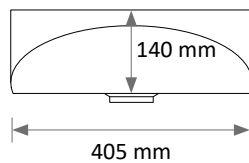

CHOICE OF TANKS