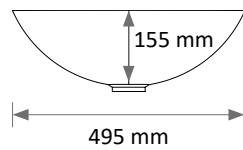

CHOICE OF TANKS