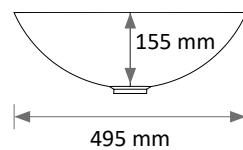

CHOICE OF TANKS