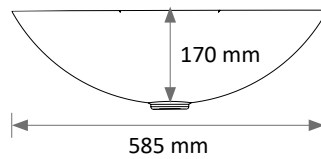

CHOICE OF TANKS