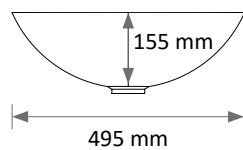

CHOICE OF TANKS