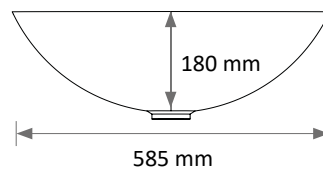

CHOICE OF TANKS