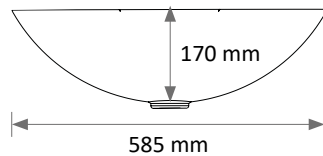

CHOICE OF TANKS