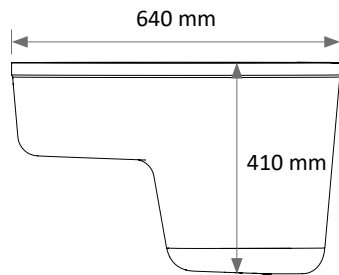

# Cascade

1 360 (L) x 840 (Pf) mm

Flat non-slip mat : 500 x 700 mm

Basic mixer tap : 2 210 L

Thermostatic controller