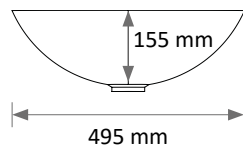

CHOICE OF TANKS