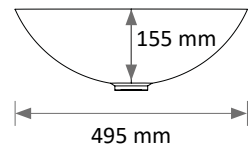

CHOICE OF TANKS