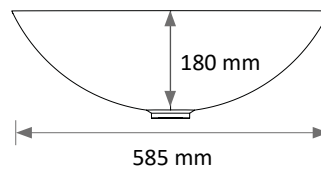

CHOICE OF TANKS