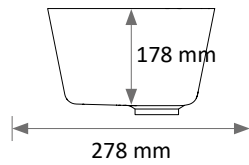

CHOICE OF TANKS