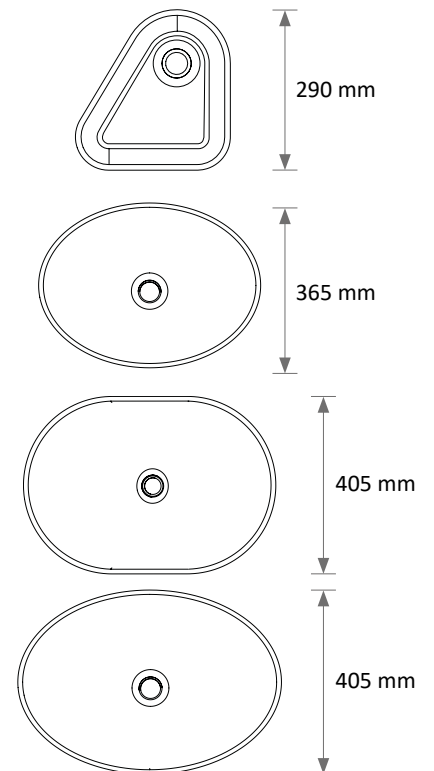

# Écume

1 600 (L) x 680 (Pf) mm

Flat non-slip mat : 500 x 600 mm  
 Basic mixer tap : 2 210 L  
 Thermostatic controller

## OPTIONS

Shower mixer tap : 2 211 L  
 Foot-operated mixer tap  
 Storage bins

# Delta

1 600 (L) x 840 (Pf) mm

Flat non-slip mat : 500 x 700 mm  
 Basic mixer tap : 2 210 L  
 Thermostatic controller