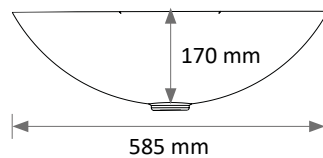

CHOICE OF TANKS