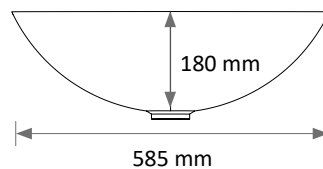

CHOICE OF TANKS