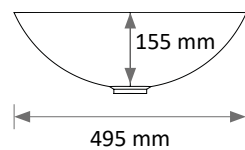

CHOICE OF TANKS