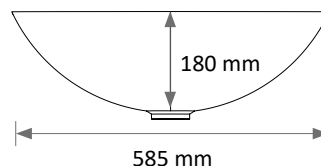

CHOICE OF TANKS